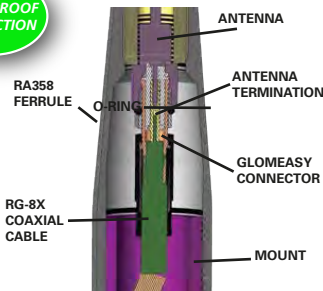

GLOMEASY LINE CONCEPT

Fast Fitting System

All Glomeasy VHF/FM/AIS/DAB marine antennas have a special FME fast fitting termination which allows **quick and easy installation** of the antenna. Each Glomeasy coax cable does not need to be altered as it is terminated on each end with a **professional grade, high quality and rugged FME connector that does not need to be soldered.**

GLOMEASY ANTENNA

FAST FITTING
COAXIAL CABLE

Waterproof Connection

The Glomeasy fast fitting connection is **completely waterproof** so it ensures the best possible connection and performance from the antenna to the radio.

RA300 SERIES 1.2M (4')

RA1225FME / RA1288FME HIGH GAIN - 2.4M (8')

Flexibility and Easy Customization

Glomeasy is a range of single components that can be assembled together to create a completely customizable solution for any application and unlike other fast fitting systems, does not require a specific mount to be used.